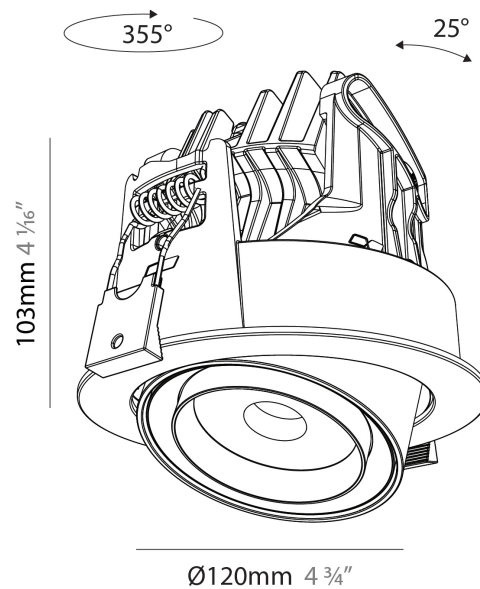

GENERAL

Series: Centriq
Subseries: Centriq Round Flex Adjustable
Brand: Prolicht
Division: Architectural
Mounting Type: Recessed
Mounting Location: Ceiling
Subcategory: Spots

PHYSICAL

Shape: Cylinder
Diameter (mm): 120
Diameter (in): 4 3/4
Height (mm): 105
Height (in): 4 1/8
Min. Recessing Depth (mm): 120
Min. Recessing Depth (in): 4 3/4
Light Distribution: Adjustable / Direct
Weight (kg): 0.666
Fixture Finish: SSR / BKV / CWI / CRY / HAB / LAG / UFT / ITA / RUA / RUR / MIC / FTG / MYG / TWT / LOD / PUS / FRO / FUP / KIA / POP / BLS / SPG / MEY / GOH / GUM / CHC / COM / ABZ / JAG / OBR / MOS / ROR
Fixture Material: Aluminum
Cut-out Measurements: Dia. 112mm / 4 7/16"

ELECTRICAL

Lamp Type: LED (Zhaga Standard)
Input Wattage (W): 20.5
Total Output Wattage (W): 18.1
Dimming: Tri-Mode (Non-Dimming and Phase Dimming (120Vac only) and 0-10V Dimming)
Driver Included: Yes
Driver Location: Recessed Housing
Driver Type: Constant Current - Universal
Driver Class: Class 2
Housing: ENCP 3
Input Voltage (V): 120 - 277
Constant Current (MA): 500

LED

Color Temperature (°K): 2700 / 3000 / 3500 / 4000
Max. Delivered Lumen (lm): 1201 / 1294 / 1346 / 1373
Nominal Lumen (lm): 1668 / 1797 / 1869 / 1907
CRI: >90 CRI
Lamp Life (hrs): 50000

OPTICAL

Beam Angle: 18 - 46
Adjustability: Rotational 350° / Tilt 25°

RATINGS AND CERTIFICATIONS

Certified By: CSA Certified to UL and CSA Standards
IP rating: IP20